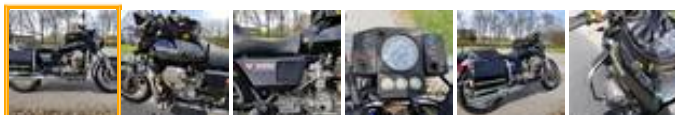

CL lexington > motorcycles/scooters - by owner ...

reply 

 [prohibited](#) ^[2]

★ Trade?? 1980 Moto Guzzi Convert - \$100 (Lexington)

image 1 of 6

Moto Guzzi V1000 Convert, @23K miles on the bike. Major mechanical restoration in 2017. The V1000 has an automatic two speed transmission, 1000cc engine. One sweet ride.

© CL [help](#) [safety](#) [terms](#) ^{new} [about](#) [desktop](#)

Honda Goldwing, Honda CTX, Honda F6B, Honda Pacific Coast, DCT motorcycles, Suzuki V-strom DL 650.

Email me with your phone number. I can text more details, pics, video of bike while running...

Thanks.

© craigslist - Map data © [OpenStreetMap](#)

([google map](#))

1980 Moto Guzzi V1000 Convert

condition: **excellent**

engine displacement (CC): **1000**

fuel: **gas**

odometer: **34000**